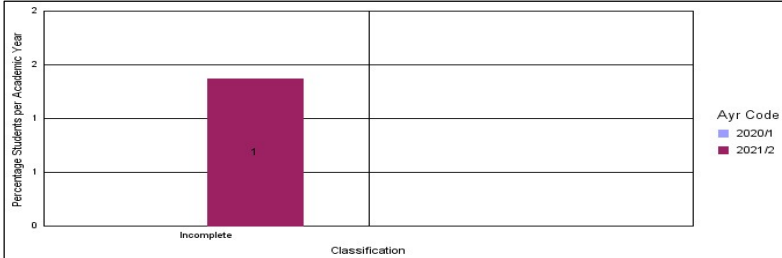

Classification Percentage for: COM00011I