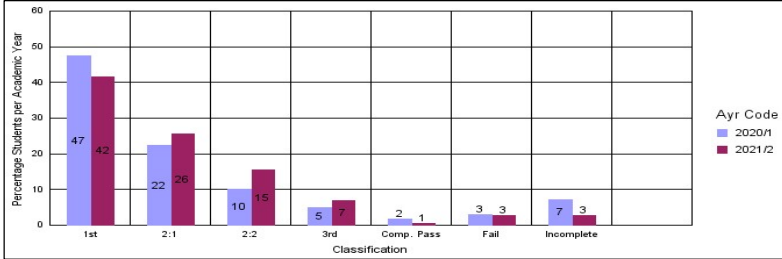

Results & Stats for Intermediate Level Modules

	Mean	Median	St. Dev.	Max	Min	1st	2:1	2:2	3rd	Comp. Pass	Fail	Incomplete*	Totals
COM00011I						0	0	0	0	0	0	1	1
COM00015I	78	78		78	78	1	0	0	0	0	0	0	1
COM00017I	68.6732394	70	15.1404065	97	0	187	93	45	19	5	6	15	370
COM00018I	68.8404558	71	15.0639651	96	0	193	97	43	7	0	11	21	372
COM00019I	71.2592593	74	12.702464	91	0	240	83	8	6	1	13	21	372
COM00020I	71.0127226	72	13.1726115	95	0	225	111	40	12	1	3	19	411
COM00021I	64.6062323	66	14.9101729	95	0	137	114	58	34	1	8	18	370
COM00022I	71.3290816	73	15.7270962	98	0	242	84	38	13	3	12	22	414
COM00023I	64.2911392	64	18.9726974	99	0	148	107	80	36	8	15	19	413
COM00024I	65.8984375	67	13.1219465	90	0	160	123	68	18	4	10	28	411
COM00025I	58.2794872	58	22.1335358	100	0	118	69	84	73	18	27	25	414
Totals:	67.0835067	69	16.4989959	100	0	1,651	881	464	218	41	105	189	3549

Classification Percentage for All Intermediate Level Modules