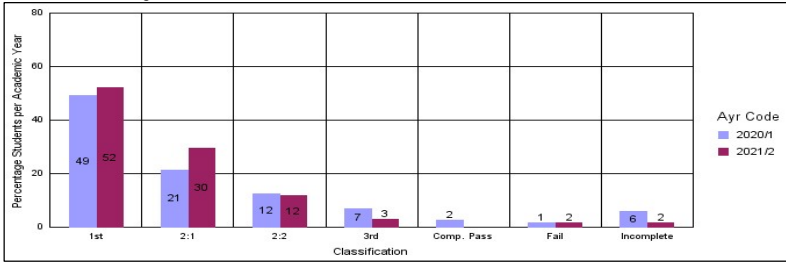

Classification Percentage for: COM00017I