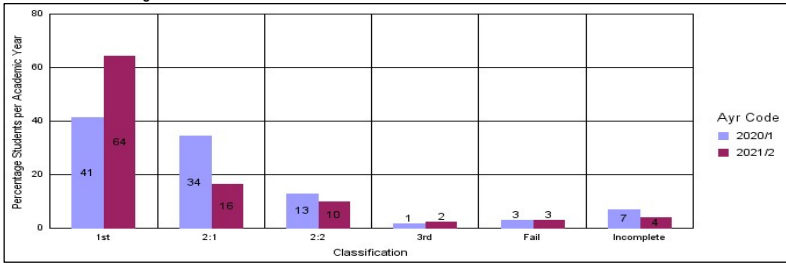

Classification Percentage for: COM00018I